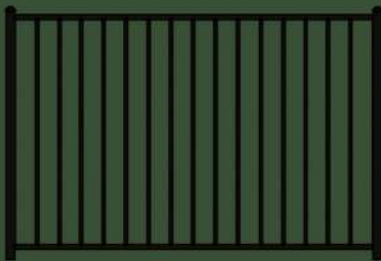

4000 series

4000
36" or 48" high